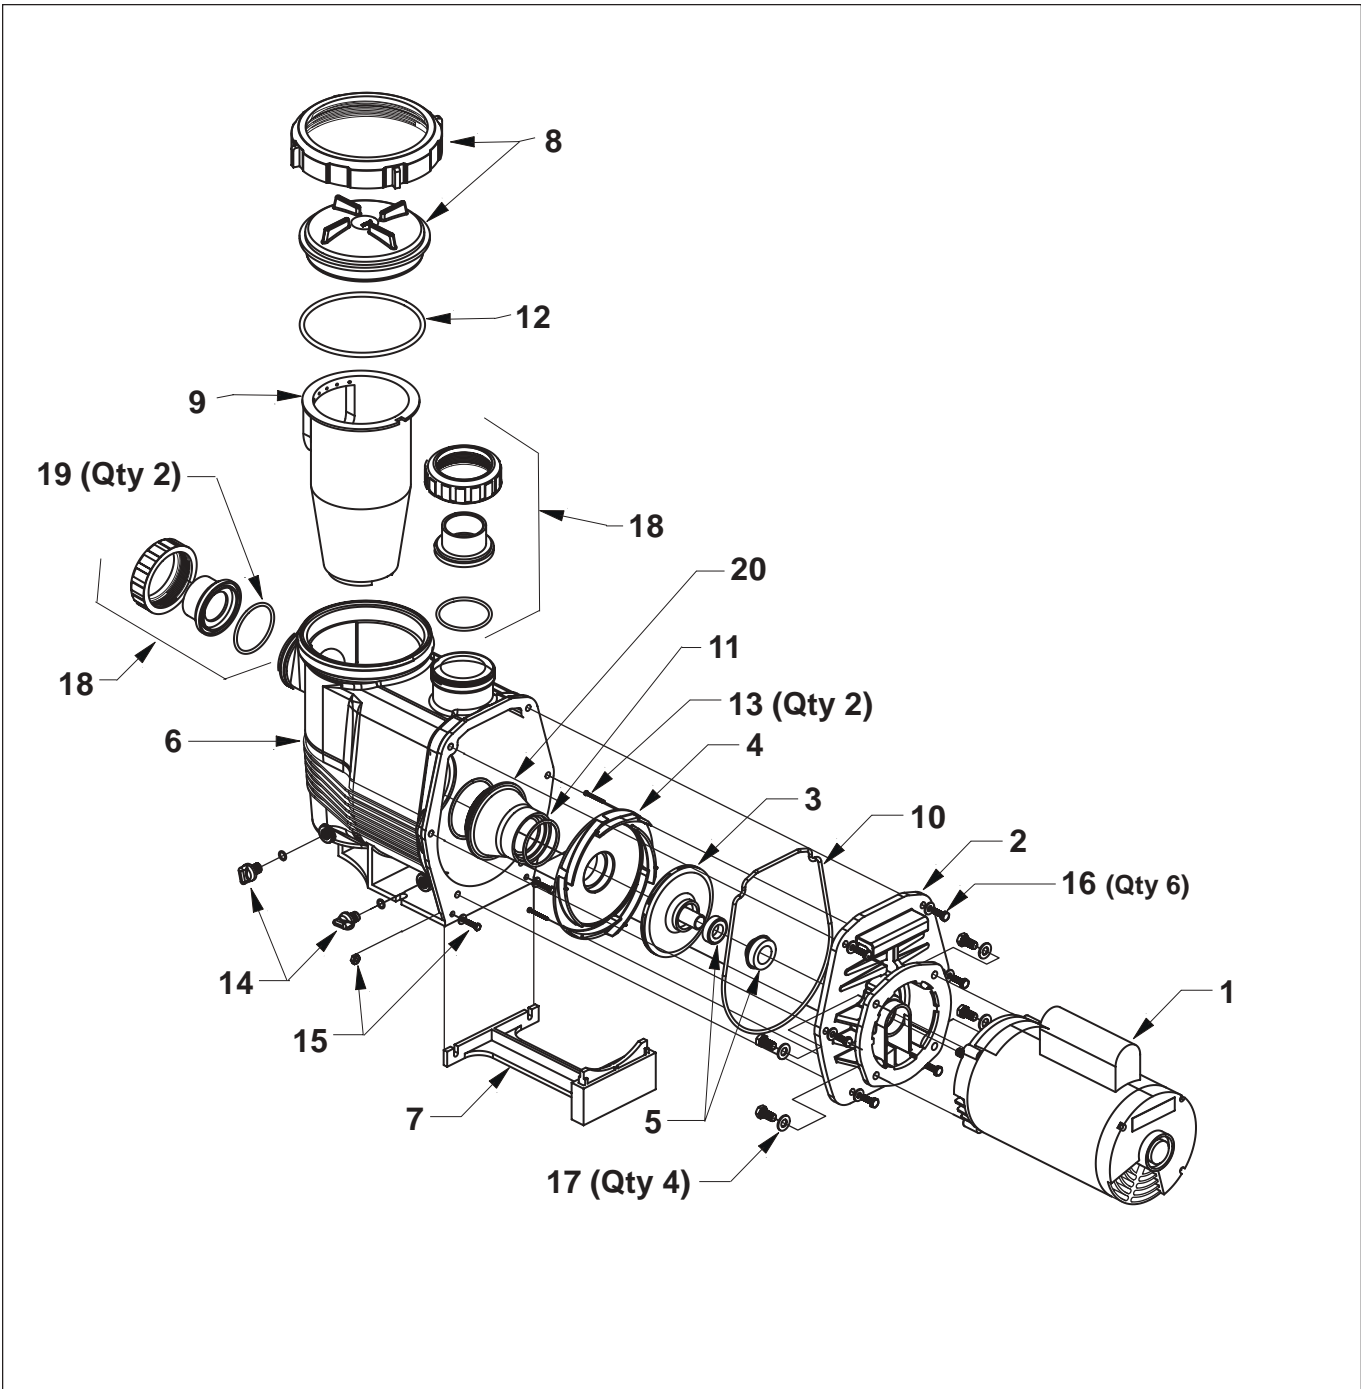

10.1 Jandy® PHP & PHPU Pump Series

Key No.	Description	Size (HP)	ORDER PART NO:
1	Motor, single-speed JHP/PHP	.75	R0556101
1	Motor, single-speed JHP/PHP	1.0	R0556102
1	Motor, single-speed JHP/PHP	1.5	R0556103
1	Motor, single-speed JHP/PHP	2.0	R0556104
1	Motor, single-speed JHPU/PHPU	1.0	R0556101
1	Motor, single-speed JHPU/PHPU	1.5	R0556102
1	Motor, single-speed JHPU/PHPU	2.0	R0556103
1	Motor, single-speed JHPU/PHPU	2.5	R0556104
1	Motor, 2-speed PHPU Series	2.0	R0556203
1	Motor, 2-speed PHPU Series	2.5	R0556204
2	Mounting Bracket JHP/PHP Series	All	R0556000
3	Impeller, PHP	.75	R0555801
3	Impeller, JHP/PHP	1.0	R0555802
3	Impeller, JHP/PHP	1.5	R0555803
3	Impeller, JHP/PHP	2.0	R0555804
3	Impeller, JHPU/PHPU	1.0	R0555801
3	Impeller, JHPU/PHPU	1.5	R0555802
3	Impeller, JHPU/PHPU	2.0	R0555803
3	Impeller, JHPU/PHPU	2.5	R0555804
3	Impeller, 2-speed JHPU/PHPU	2.0	R0555803
3	Impeller, 2-speed JHPU/PHPU	2.5	R0555804
4	Diffuser	.75-2.0	R0555701
5	Mechanical Seal	All	R0338200
6	Body, Pump PHP Series	All	R0559100
7	Mounting Foot Assy. JHP/PHP Series	All	R0559200
8	Pot Lid w/collar PHP Series	All	R0558900
9	Pot Basket PHP Series	All	R0559000
10	Gasket, Body JHP/PHP Series	All	R0555900
11	O-ring, Diffuser JHP/PHP Series	.75-2.5	R0558701
12	O-ring, Pot Lid PHP Series	All	R0558800
13	Hardware Set, Diffuser Mntg. ¹ JHP/PHP Series	.75-2.5	R0555201
14	Drain Plugs (2) JHP/PHP Series	All	R0339100
15	Hardware Set (2), Foot Mntg. ¹	All	R0339200
16	Hardware Set (6), Bracket Mntg. ¹	All	R0559500
17	Hardware Set (4) Motor Mntg. ¹	All	R0339400
18	Coupling Nut Set (2")	All	R0339500
19	O-ring, (2), Coupling Set JHP/PHP Series	All	R0339600
20	Cone w/O-ring JHP/PHP Series	.75-2.0	R0559400
	O-ring Set, Complete (7) JHP/PHP Series	All	R0556500
	Hardware Set, Complete JHP/PHP Series	All	R0556600

NOTES:

1. All hardware sets contain all pieces necessary for assembly.

Figure 9. PHP & PHPU Exploded View